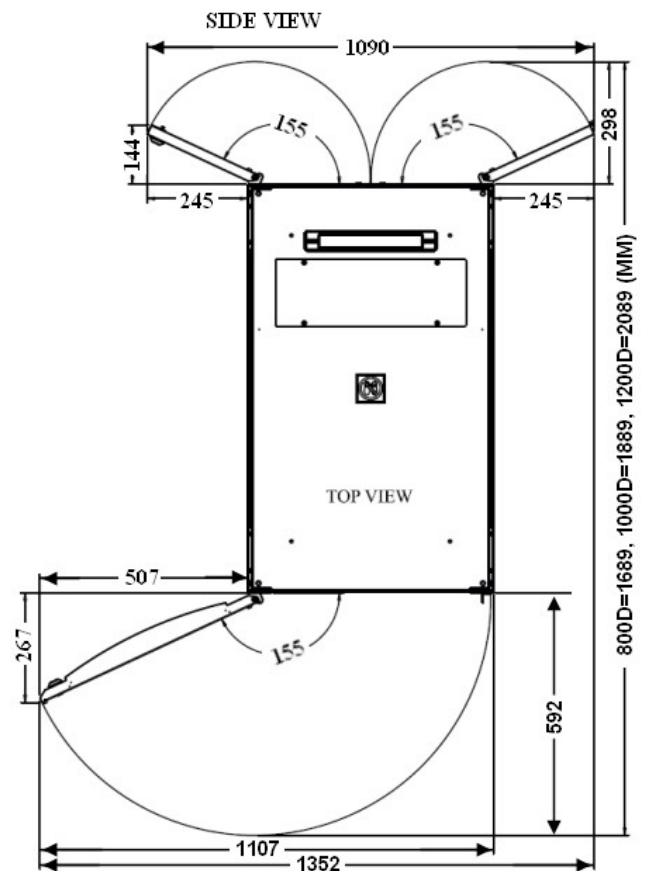

## ION 19" SERVER ENCLOSURE FEATURES

-  UL listed 1400 KG load rate and Grounding test.
- Contoured high density perforated door exceeds 80% open area.
- Light weight and strong.
- Split level side panels provide convenient access to installed equipment.
- Depth adjustable 19" vertical mounting rails in 6.35 mm increments, with easy to read depth marking.
- "U" numbers printed on 19" rails.
- Knock down design for efficient shipping.
- Quick assembly time.
- Lift off door type for quick release.
- Field reversible doors.
- Flexible packing methods allows for convenient stocking and end user delivery.
- Multiple sizes available.
- Customization requests welcome.

# Technical Specifications Summary

	800 Deep				1000 Deep				1200 Deep			
	27U	42U	45U	47U	27U	42U	45U	47U	42U	45U	47U	
Overall Height of Rack without Casters	1299	1966	2099	2188	1299	1966	2099	2188	1966	2099	2188	
Overall Height of Rack including Casters	1327	1994	2127	2216	1327	1994	2127	2216	1994	2127	2216	
Overall Depth, Door to Door (See page 3)	890	890	890	890	1090	1090	1090	1090	1290	1290	1290	
Rack Depth, Frame to Frame (See page 3)	800	800	800	800	1000	1000	1000	1000	1200	1200	1200	
Usable Rack Height	27U	42U	45U	47U	27U	42U	45U	47U	42U	45U	47U	
Net weight (Kg.) (Include Casters)	78	104	110	115	79	110	116	120	129	137	141	
Maximum Mounting Depth (mm)	690	690	690	690	890	890	890	890	1090	1090	1090	
Front Door Total Open Area (sq in), all exceed 80%	654	1032	1109	1160	654	1032	1109	1160	1032	1109	1160	
Rear Door Total Open Area (sq in), all exceed 80%	656	1008	1074	1122	656	1008	1074	1122	1008	1074	1122	
Door opening radius	155 °	155 °	155 °	155 °	155 °	155 °	155 °	155 °	155 °	155 °	155 °	

# Dimensions

## DIMENSIONS (UNIT : MM)

UNIT HEIGHT	DIM. "A"	DIM. "B"	DIM. "C"
27U	1299	1327	1279
42U	1966	1994	1946
45U	2099	2127	2079
47U	2188	2216	2168

**Note:** 27U has single piece Side Panel

Contact an ION technical expert