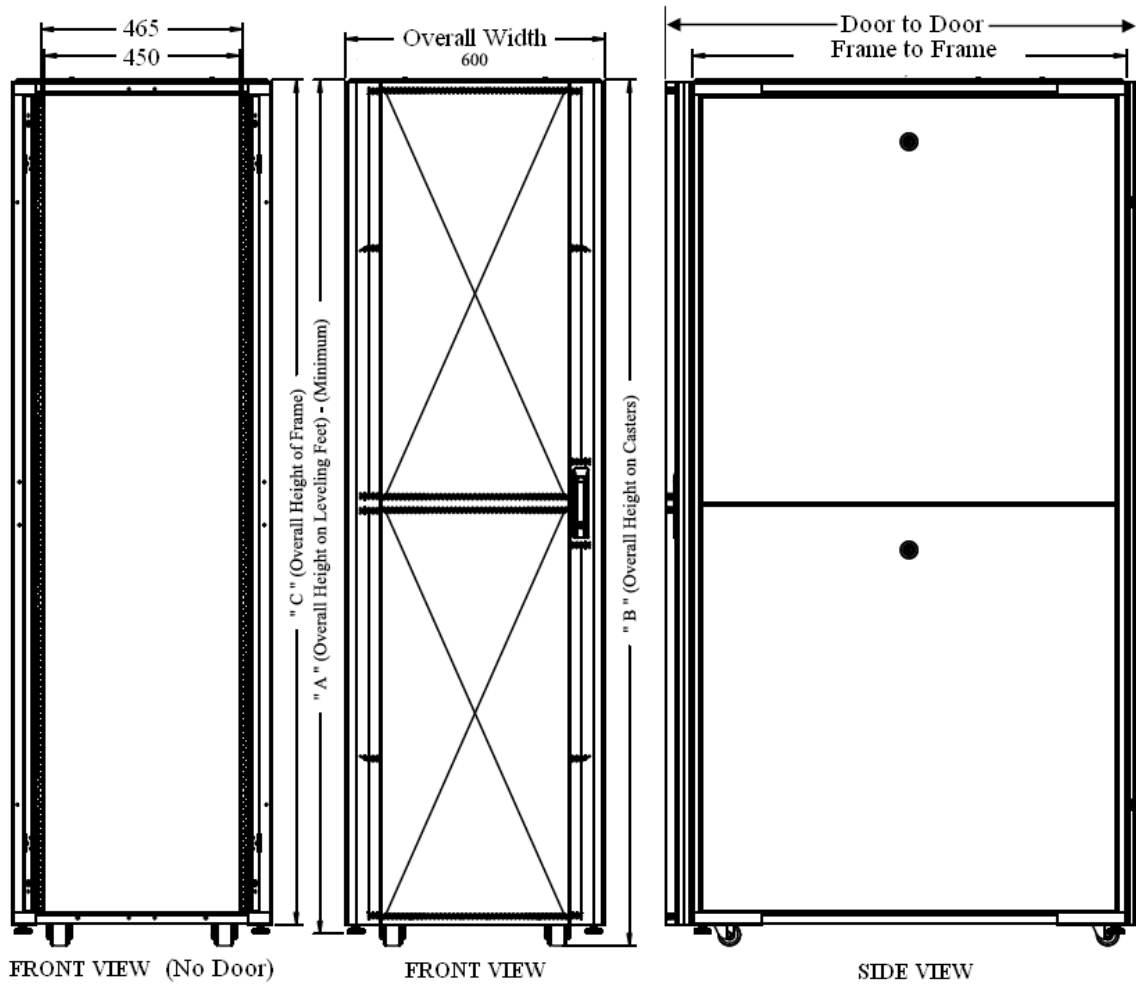

## ION 19" SERVER ENCLOSURE FEATURES

-  UL listed 1400 KG load rate and Grounding test.
- Contoured high density perforated door exceeds 80% open area.
- Light weight and strong.
- Split level side panels provide convenient access to installed equipment.
- Depth adjustable 19" vertical mounting rails in 6.35 mm increments, with easy to read depth marking.
- "U" numbers printed on 19" rails.
- Knock down design for efficient shipping.
- Quick assembly time.
- Lift off door type for quick release.
- Field reversible doors.
- Flexible packing methods allows for convenient stocking and end user delivery.
- Multiple sizes available.
- Customization requests welcome.

# Technical Specifications Summary

	800 Deep				1000 Deep				1200 Deep			
	27U	42U	45U	47U	27U	42U	45U	47U	42U	45U	47U	
Overall Height of Rack without Casters	1299	1966	2099	2188	1299	1966	2099	2188	1966	2099	2188	
Overall Height of Rack including Casters	1327	1994	2127	2216	1327	1994	2127	2216	1994	2127	2216	
Overall Depth, Door to Door (See page 3)	890	890	890	890	1090	1090	1090	1090	1290	1290	1290	
Rack Depth, Frame to Frame (See page 3)	800	800	800	800	1000	1000	1000	1000	1200	1200	1200	
Usable Rack Height	27U	42U	45U	47U	27U	42U	45U	47U	42U	45U	47U	
Net weight (Kg.) (Include Casters)	78	104	110	115	79	110	116	120	129	137	141	
Maximum Mounting Depth (mm)	690	690	690	690	890	890	890	890	1090	1090	1090	
Front Door Total Open Area (sq in), all exceed 80%	654	1032	1109	1160	654	1032	1109	1160	1032	1109	1160	
Rear Door Total Open Area (sq in), all exceed 80%	656	1008	1074	1122	656	1008	1074	1122	1008	1074	1122	
Door opening radius	155 °	155 °	155 °	155 °	155 °	155 °	155 °	155 °	155 °	155 °	155 °	

# Dimensions

## DIMENSIONS (UNIT : MM)

UNIT HEIGHT	DIM. "A"	DIM. "B"	DIM. "C"
27U	1299	1327	1279
42U	1966	1994	1946
45U	2099	2127	2079
47U	2188	2216	2168

**Note:** 27U has single piece Side Panel

Contact an ION technical expert